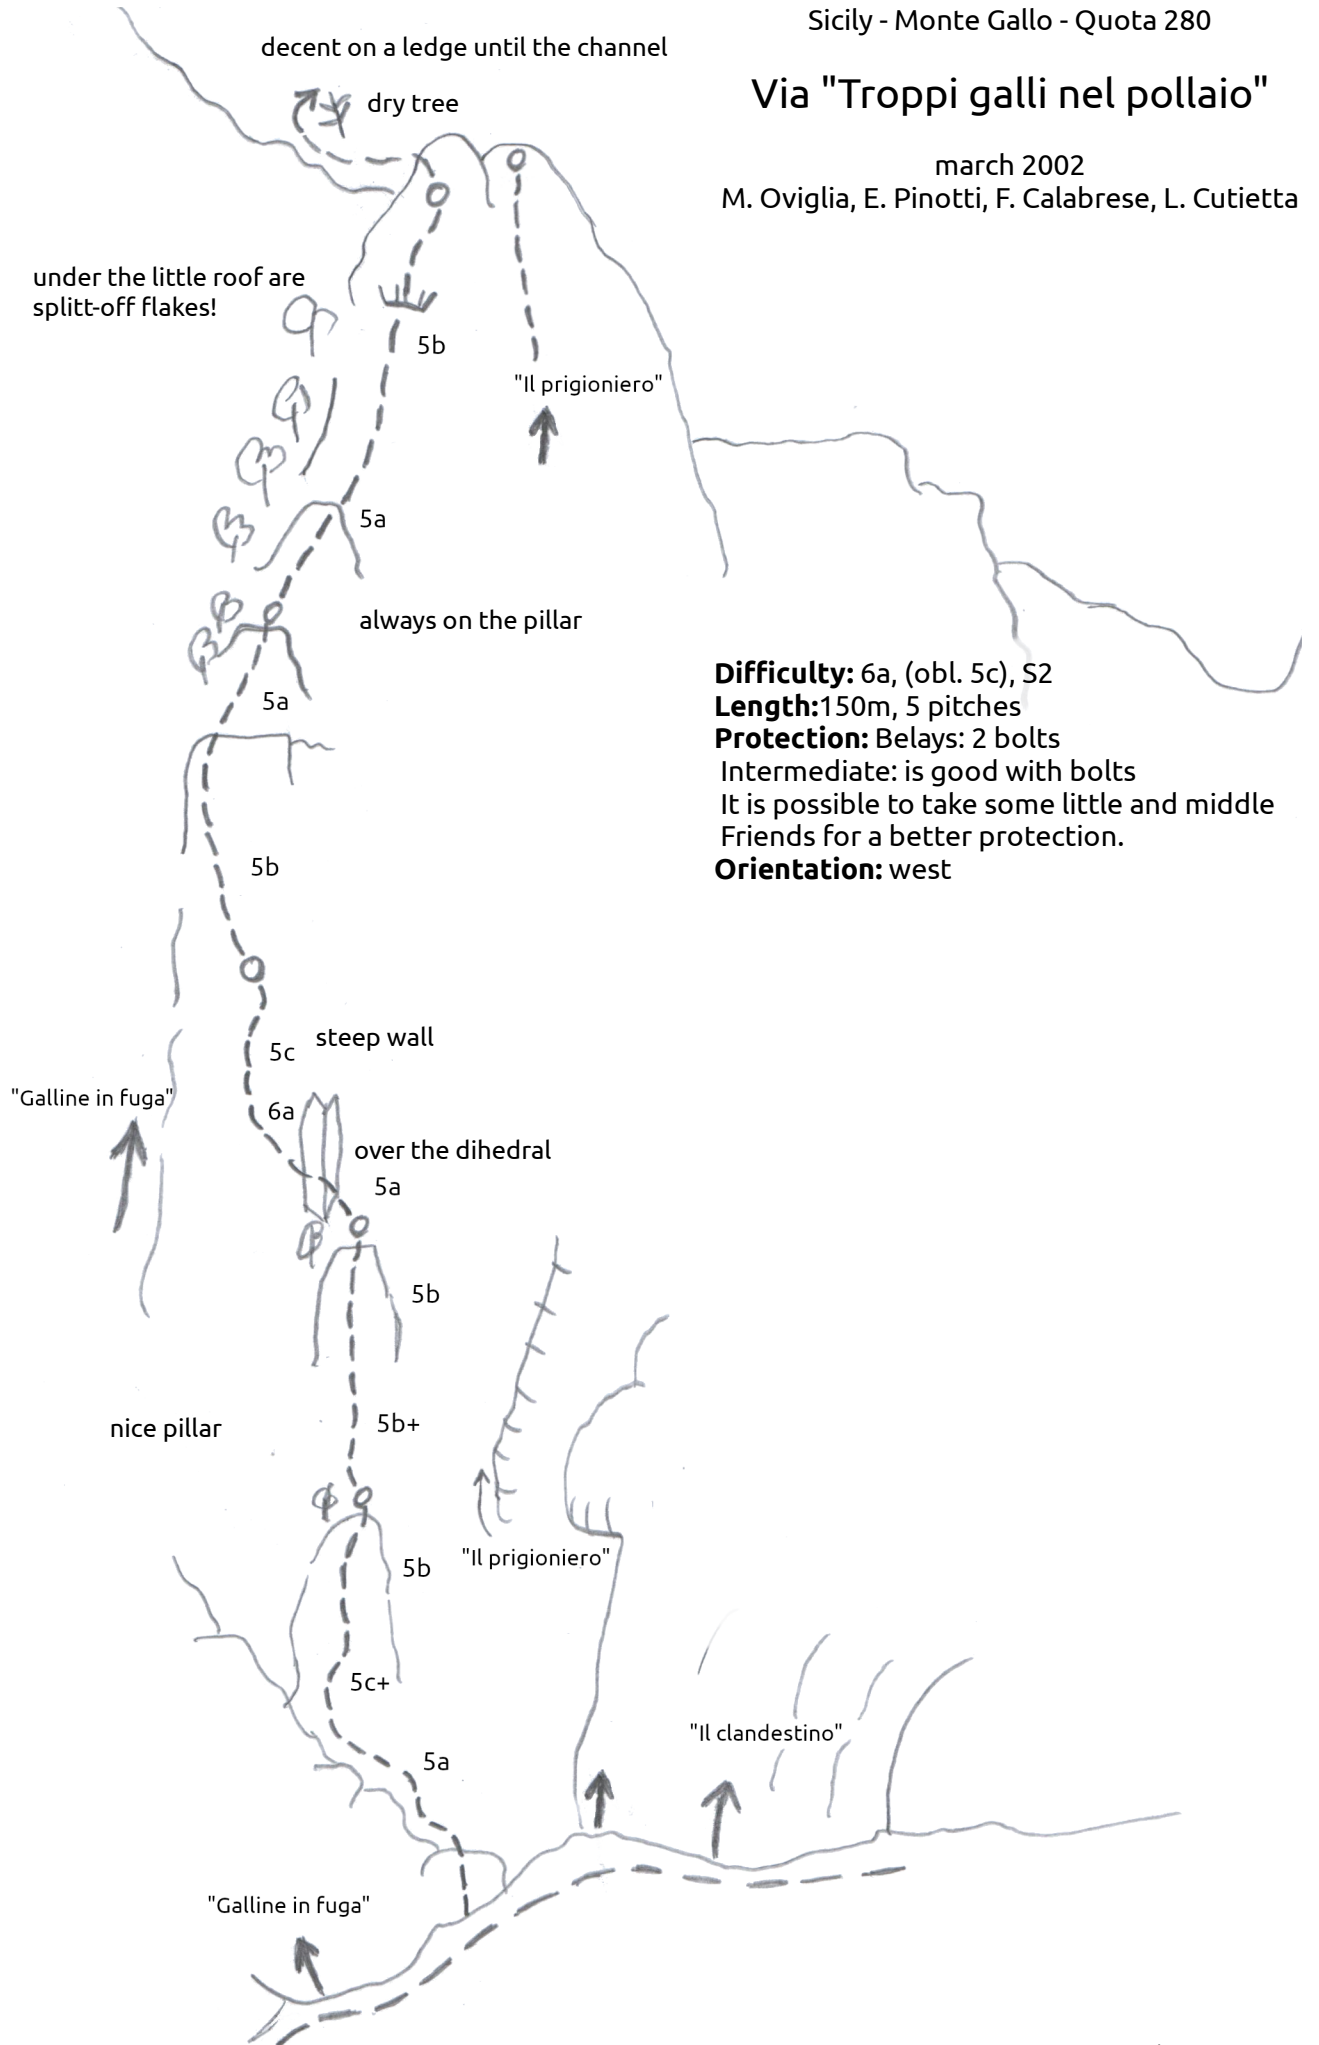

Via "Troppi galli nel pollaio"

march 2002

M. Oviglia, E. Pinotti, F. Calabrese, L. Cutietta

25m

32m

30m

25m

32m

Difficulty: 6a, (obl. 5c), S2

Length: 150m, 5 pitches

Protection: Belays: 2 bolts

Intermediate: is good with bolts

It is possible to take some little and middle Friends for a better protection.

Orientation: west